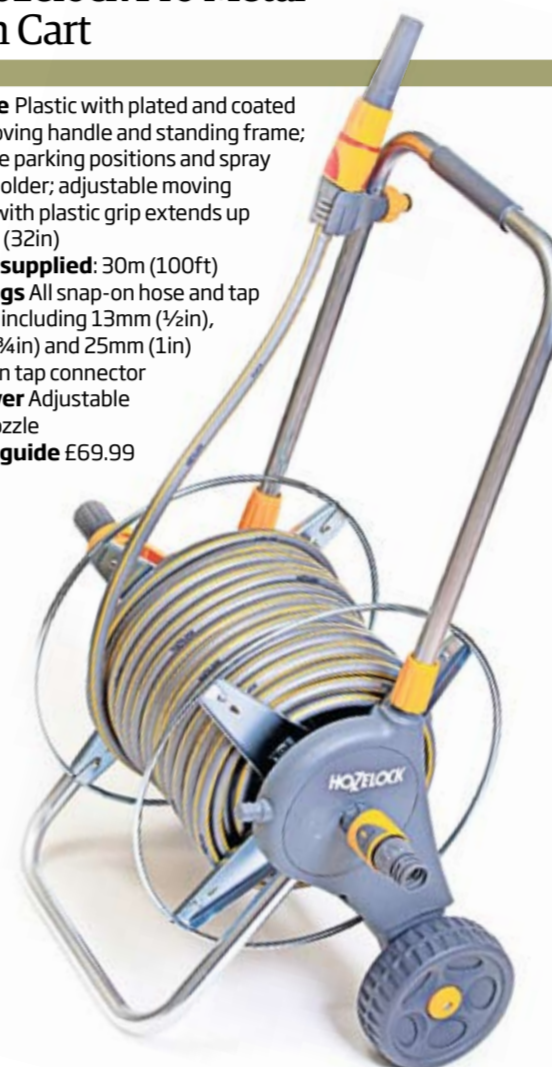

B&Q Compact Hose Reel

- **Frame** Plastic, with two hose parking positions
- **Hose supplied** 15m (50ft)
- **Fittings** All hose and tap fittings, including 13mm (1/2in) and 20mm (3/4in) screw-on tap connectors; fixed hose fitting to reel
- **Sprayer** Adjustable spray nozzle
- **Price guide** £17.98

Gardena Classic Hose Reel 50

- Can be used free-standing or wall mounted; comes complete with wall mounting brackets.
- **Frame** Plastic with two anti-drip hose parking positions and folding winding handle for space-saving storage
 - **Hose supplied:** 25m (83ft)
 - **Fittings** All snap-on hose and tap fittings, including 13mm (1/2in) screw-on tap connector
 - **Sprayer** Adjustable spray nozzle
 - **Price guide** £32.99

Hozelock 25m 2in1 Compact Reel

- Can be used free-standing or wall mounted; comes complete with wall mounting brackets.
- **Frame** Plastic; fully enclosed design protects the hose from wear and tear
 - **Hose supplied** 25m (83ft)
 - **Fittings** All snap-on hose and tap fittings, including 13mm (1/2in) and 20mm (3/4in) screw-on tap connector
 - **Sprayer** Adjustable spray nozzle
 - **Price guide** £39.99

Hozelock Pro Metal 60m Cart

- **Frame** Plastic with plated and coated steel moving handle and standing frame; two hose parking positions and spray nozzle holder; adjustable moving handle with plastic grip extends up to 81cm (32in)
- **Hose supplied:** 30m (100ft)
- **Fittings** All snap-on hose and tap fittings, including 13mm (1/2in), 20mm (3/4in) and 25mm (1in) screw-on tap connector
- **Sprayer** Adjustable spray nozzle
- **Price guide** £69.99